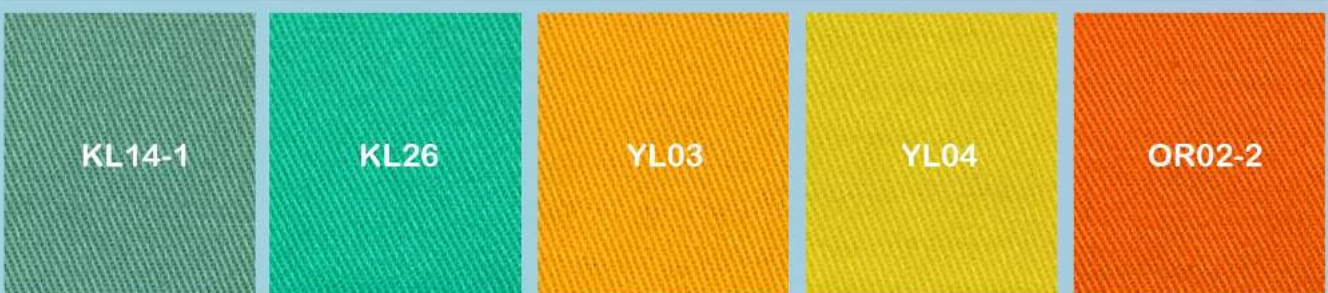

TEAL

MINT GREEN

YELLOW GOLD

LEMON YELLOW

ORANGE