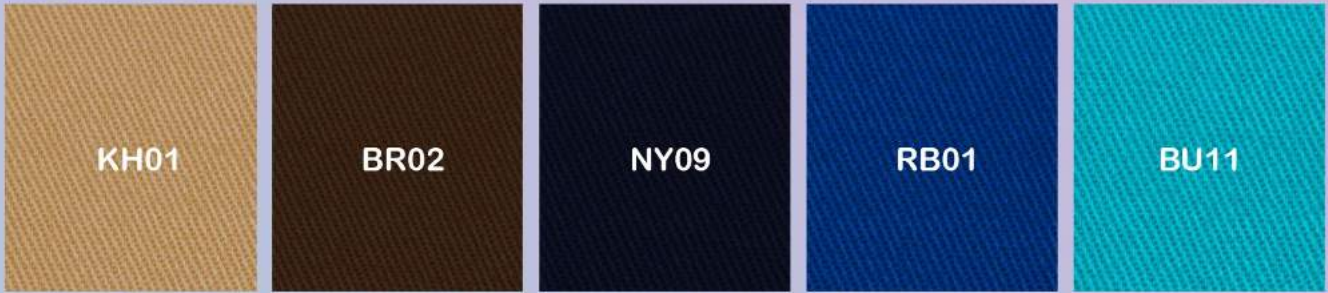

# COTTON TWILL ( CAP )

NOTE: MONITOR COLOR MAY VARY TO ACTUAL FABRIC COLOR

WHITE

BLACK

DARK GRAY

LIGHT GRAY

STONE

KHAKI

BROWN

NAVY BLUE

ROYAL BLUE

AQUA BLUE

LILAC

PURPLE

PINK

DARK PINK

## MESH ( CAP )

NOTE: MONITOR COLOR MAY VARY TO ACTUAL FABRIC COLOR

# NET ( CAP )

NOTE: MONITOR COLOR MAY VARY TO ACTUAL FABRIC COLOR

WHITE

BLACK

LIGHT GRAY

NAVY BLUE

ROYAL BLUE

MAROON