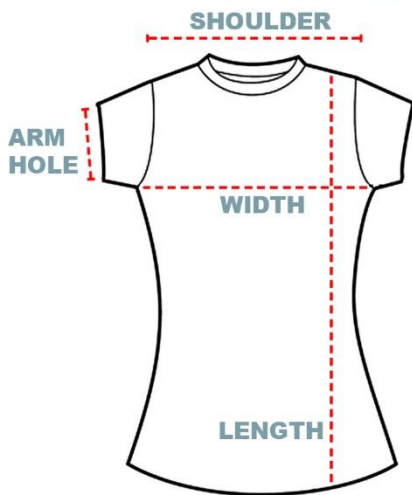

SHIRT/POLOSHIRT SIZE CHART

MENS FIT

*** IN INCHES

SIZE	SHOULDER	LENGTH	WIDTH	ARMHOLE
2XS	15	25	37	16
XS	15.5	26	38	16.5
S	17	27	39.5	17
M	17.5	28	42	18
L	18.5	29	44	18.5
XL	19	30	46	19.5
2XL	19.5	31	48	20
3XL	20	32	49	21

LADIES FIT

*** IN INCHES

SIZE	SHOULDER	LENGTH	WIDTH	ARMHOLE
2XS	13.5	23	32	13
XS	14	23.5	34	13.5
S	14.5	24.5	35	14.5
M	15	25.5	37	15
L	15.5	26.5	38.5	15.5
XL	16	27.5	41	17
2XL	16.5	28	42	17.5
3XL	17.5	29	44	18

www.tai-1.com

Copyright 2020. Cebuano Headway Unlimited Inc.

PANTS SIZE CHART

MENS FIT

*** IN INCHES

SIZE	WAIST	HIPS	FRONT RISE	BACK RISE	THIGH	KNEE	LENGTH	LEG OPENING
S	28	38	9	13.5	21	16	36	13
M	30	40	9.5	14	22	17	37	14
L	32	42	10	14.5	23	18	38	15
XL	34	44	10.5	15	24	19	39	16
2XL	36	46	11	15.5	25	20	40	17

LADIES FIT

*** IN INCHES

SIZE	WAIST	HIPS	FRONT RISE	BACK RISE	THIGH	KNEE	LENGTH	LEG OPENING
S	28	34	8.5	12	20	14	33	11.5
M	30	36	9	12.5	21	15	34	12.5
L	32	38	9.5	13	22	16	35	13.5
XL	34	40	10	13.5	23	17	36	14.5
2XL	36	42	10.5	14	24	18	37	15.5