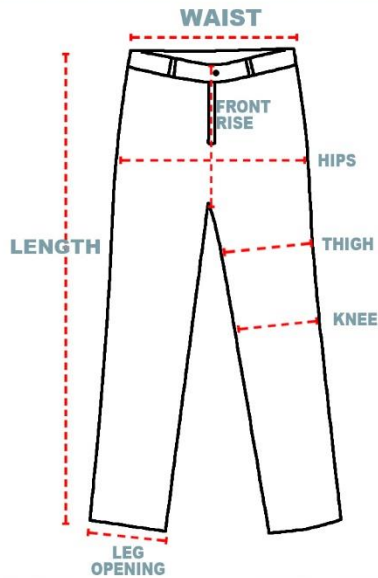

SHIRT/POLOSHIRT SIZE CHART

MENS FIT

*** IN INCHES

SIZE	SHOULDER	LENGTH	WIDTH	ARMHOLE
2XS	15	25	37	16
XS	15.5	26	38	16.5
S	17	27	39.5	17
M	17.5	28	42	18
L	18.5	29	44	18.5
XL	19	30	46	19.5
2XL	19.5	31	48	20
3XL	20	32	49	21

LADIES FIT

*** IN INCHES

SIZE	SHOULDER	LENGTH	WIDTH	ARMHOLE
2XS	13.5	23	32	13
XS	14	23.5	34	13.5
S	14.5	24.5	35	14.5
M	15	25.5	37	15
L	15.5	26.5	38.5	15.5
XL	16	27.5	41	17
2XL	16.5	28	42	17.5
3XL	17.5	29	44	18

www.tai-1.com

Copyright 2020. Cebuano Headway Unlimited Inc.

PANTS SIZE CHART

MENS FIT

*** IN INCHES

SIZE	WAIST	HIPS	FRONT RISE	BACK RISE	THIGH	KNEE	LENGTH	LEG OPENING
S	28	38	9	13.5	21	16	36	13
M	30	40	9.5	14	22	17	37	14
L	32	42	10	14.5	23	18	38	15
XL	34	44	10.5	15	24	19	39	16
2XL	36	46	11	15.5	25	20	40	17

LADIES FIT

*** IN INCHES

SIZE	WAIST	HIPS	FRONT RISE	BACK RISE	THIGH	KNEE	LENGTH	LEG OPENING
S	28	34	8.5	12	20	14	33	11.5
M	30	36	9	12.5	21	15	34	12.5
L	32	38	9.5	13	22	16	35	13.5
XL	34	40	10	13.5	23	17	36	14.5
2XL	36	42	10.5	14	24	18	37	15.5