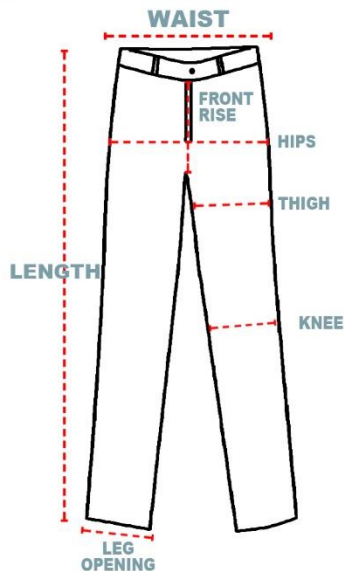

SHIRT/POLOSHIRT SIZE CHART

MENS FIT

*** IN INCHES

SIZE	SHOULDER	LENGTH	WIDTH	ARMHOLE
2XS	15	25	37	16
XS	15.5	26	38	16.5
S	17	27	39.5	17
M	17.5	28	42	18
L	18.5	29	44	18.5
XL	19	30	46	19.5
2XL	19.5	31	48	20
3XL	20	32	49	21

LADIES FIT

*** IN INCHES

SIZE	SHOULDER	LENGTH	WIDTH	ARMHOLE
2XS	13.5	23	32	13
XS	14	23.5	34	13.5
S	14.5	24.5	35	14.5
M	15	25.5	37	15
L	15.5	26.5	38.5	15.5
XL	16	27.5	41	17
2XL	16.5	28	42	17.5
3XL	17.5	29	44	18

www.tai-1.com

Copyright 2020. Cebuano Headway Unlimited Inc.

PANTS SIZE CHART

MENS FIT

*** IN INCHES

SIZE	WAIST	HIPS	FRONT RISE	BACK RISE	THIGH	KNEE	LENGTH	LEG OPENING
S	28	38	9	13.5	21	16	36	13
M	30	40	9.5	14	22	17	37	14
L	32	42	10	14.5	23	18	38	15
XL	34	44	10.5	15	24	19	39	16
2XL	36	46	11	15.5	25	20	40	17

LADIES FIT

*** IN INCHES

SIZE	WAIST	HIPS	FRONT RISE	BACK RISE	THIGH	KNEE	LENGTH	LEG OPENING
S	28	34	8.5	12	20	14	33	11.5
M	30	36	9	12.5	21	15	34	12.5
L	32	38	9.5	13	22	16	35	13.5
XL	34	40	10	13.5	23	17	36	14.5
2XL	36	42	10.5	14	24	18	37	15.5