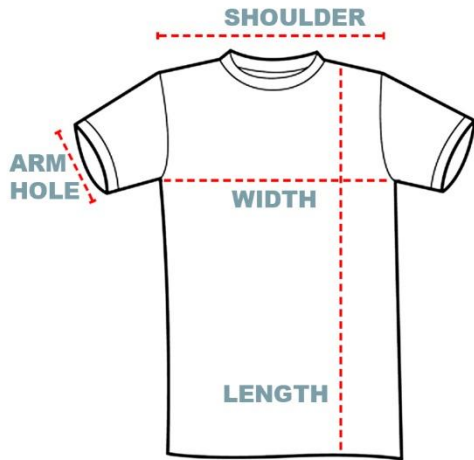

SHIRT/POLOSHIRT SIZE CHART

MENS FIT

*** IN INCHES

SIZE	SHOULDER	LENGTH	WIDTH	ARMHOLE
2XS	15	25	37	16
XS	15.5	26	38	16.5
S	17	27	39.5	17
M	17.5	28	42	18
L	18.5	29	44	18.5
XL	19	30	46	19.5
2XL	19.5	31	48	20
3XL	20	32	49	21

LADIES FIT

*** IN INCHES

SIZE	SHOULDER	LENGTH	WIDTH	ARMHOLE
2XS	13.5	23	32	13
XS	14	23.5	34	13.5
S	14.5	24.5	35	14.5
M	15	25.5	37	15
L	15.5	26.5	38.5	15.5
XL	16	27.5	41	17
2XL	16.5	28	42	17.5
3XL	17.5	29	44	18

www.tai-1.com

Copyright 2020. Cebuano Headway Unlimited Inc.

PANTS SIZE CHART

MENS FIT

*** IN INCHES

SIZE	WAIST	HIPS	FRONT RISE	BACK RISE	THIGH	KNEE	LENGTH	LEG OPENING
S	28	38	9	13.5	21	16	36	13
M	30	40	9.5	14	22	17	37	14
L	32	42	10	14.5	23	18	38	15
XL	34	44	10.5	15	24	19	39	16
2XL	36	46	11	15.5	25	20	40	17

LADIES FIT

*** IN INCHES

SIZE	WAIST	HIPS	FRONT RISE	BACK RISE	THIGH	KNEE	LENGTH	LEG OPENING
S	28	34	8.5	12	20	14	33	11.5
M	30	36	9	12.5	21	15	34	12.5
L	32	38	9.5	13	22	16	35	13.5
XL	34	40	10	13.5	23	17	36	14.5
2XL	36	42	10.5	14	24	18	37	15.5