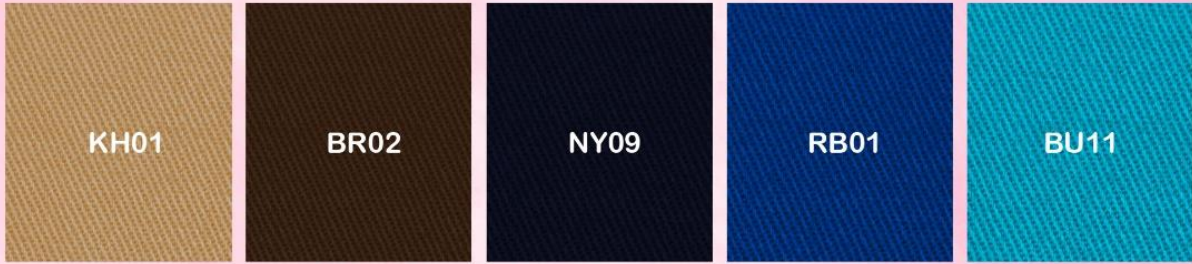

COTTON TWILL (CAP)

NOTE: MONITOR COLOR MAY VARY TO ACTUAL FABRIC COLOR

WT01-2

BK02

GR16

GR05

ST03

WHITE

BLACK

DARK GRAY

LIGHTGRAY

STONE

KH01

BR02

NY09

RB01

BU11

KHAKI

BROWN

NAVY BLUE

ROYAL BLUE

AQUA BLUE

PK35

PR09

NET (CAP)

NOTE: MONITOR COLOR MAY VARY TO ACTUAL FABRIC COLOR

WHITE

BLACK

LIGHT GRAY

NAVY BLUE

ROYAL BLUE

MAROON